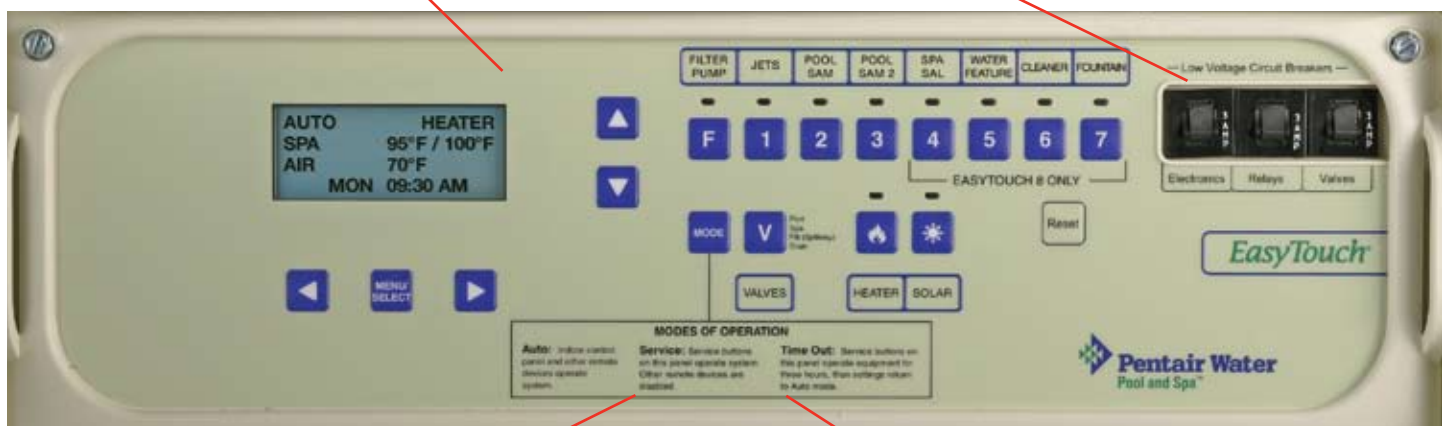

Your EasyTouch system includes all circuitry and fully programmable controls in a single Load Center unit installed near your pool or spa equipment.

IntelliChlor is the only chlorine generator that provides so much helpful information. Salt levels, cell cleanliness, chlorine output and water flow can be viewed at a glance. All performance data is collected daily, making it easy to maintain perfect water.

For pool/spa combinations with a shared body of water, you also receive two valve actuators for automatic switching between pool and spa operating modes.

For added flexibility and convenience, indoor, spa-side and wireless remote control devices can be added to any EasyTouch system. (See next page.)

As you can see, with EasyTouch systems, pool, spa and poolscape accessory operation—including sanitization—becomes as simple as operating your automatic lawn sprinkling system.

The EasyTouch control panel makes programming easy while the LCD display informs and instructs you every step of the way.

EasyTouch integrates resettable circuit breakers into the Load Center—everything is readily accessible by you or your service professional from outside your home.

Put EasyTouch into Service mode to aid in system testing and troubleshooting from the Load Center—no need for service personnel to enter your home.