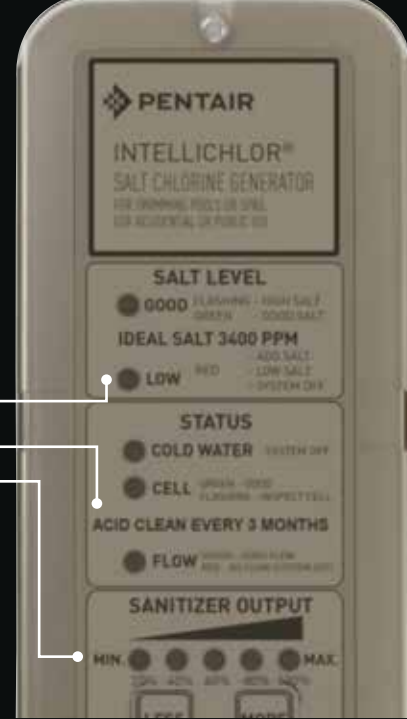

RELIABILITY IS BUILT IN

The IntelliChlor IC15 generator is engineered to stand up to the toughest pool conditions and provide years of dependable performance.

- Titanium electrode cell blades are coated with Ruthenium oxide.
- Control electronics are isolated in the cell, away from high heat components, for longer cell life.
- Totally waterproofed electronics for maximum reliability.
- Rugged, dependable power supply/transformer is UL Listed and can be mounted vertically on the wall up to 15 feet away from the cell.
- Union inlet and outlet connections make cell replacement fast and easy.

INTELLICHLOR® SALT CHLORINE GENERATOR

Take the guesswork out of sanitization with easy-to-read displays and user-friendly controls

Two LED Salt Level Indicators

Two-color Status Displays

Five Sanitizer Output Levels with Two-button Control