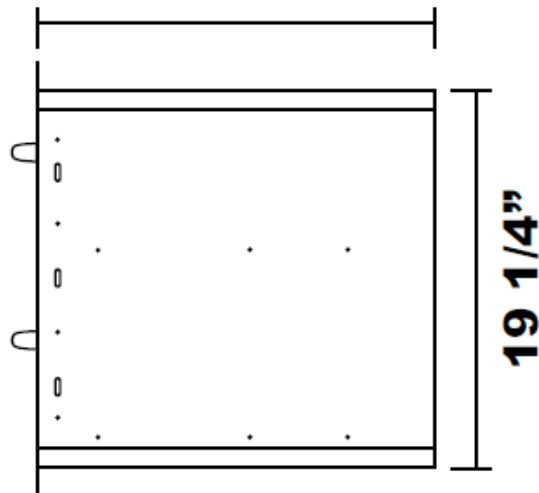

Double Drawer

Top View

Front View

20 1/2"

Side View

**Cutout Dimensions:
12 7/16" x 19 3/8"**