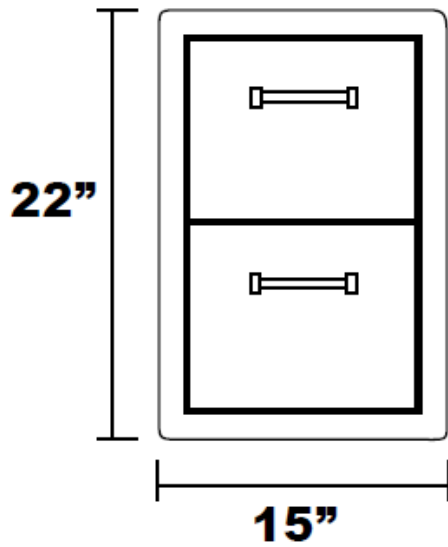

Double Drawer

Top View

Front View

20 1/2"

Side View

**Cutout Dimensions:
12 7/16" x 19 3/8"**